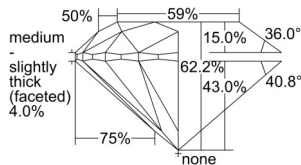

GIA®

FACSIMILE

GIA REPORT 2235360446

Verify this report at GIA.edu

GIA NATURAL DIAMOND DOSSIER®

August 02, 2024
GIA Report Number 2235360446
Shape and Cutting Style ..... Round Brilliant
Measurements ..... 5.63 - 5.66 x 3.51 mm

GRADING RESULTS

Carat Weight ..... 0.70 carat
Color Grade ..... N
Clarity Grade VS1
Cut Grade ..... Excellent

ADDITIONAL GRADING INFORMATION

Polish ..... Excellent
Symmetry ..... Excellent
Fluorescence ..... None
Clarity Characteristics..... Crystal, Cloud, Feather, Needle
Inscription(s): GIA 2235360446

PROPORTIONS

Profile to actual proportions