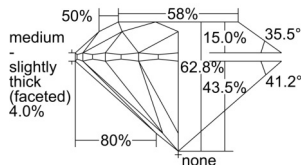

GIA®

FACSIMILE

GIA REPORT 2235360461

Verify this report at GIA.edu

GIA NATURAL DIAMOND DOSSIER®

August 02, 2024
GIA Report Number 2235360461
Shape and Cutting Style ..... Round Brilliant
Measurements ..... 5.88 - 5.92 x 3.70 mm

GRADING RESULTS

Carat Weight ..... 0.80 carat
Color Grade I
Clarity Grade VS1
Cut Grade ..... Excellent

ADDITIONAL GRADING INFORMATION

Polish ..... Excellent
Symmetry ..... Excellent
Fluorescence ..... None
Clarity Characteristics..... Crystal, Cloud, Feather, Pinpoint
Inscription(s): GIA 2235360461

PROPORTIONS

Profile to actual proportions

GRADING SCALES

GIA COLOR SCALE	GIA CLARITY SCALE	GIA CUT SCALE
D	FLAWLESS	EXCELLENT
E	FLAWLESS	
F	INTERNALLY FLAWLESS	VERY GOOD
G	FLAWLESS	
H	VVS₁	GOOD
I	VVS₂	
J	VS₁	FAIR
K	VS₂	
L	SI₁	POOR
M	SI₂	
N	I₁	
O	I₂	
P	I₃	
Q		
R		
S		
T		
U		
V		
W		
X		
Y		
Z