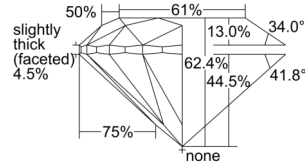

GIA®

FACSIMILE

GIA REPORT 2235360477

Verify this report at GIA.edu

GIA NATURAL DIAMOND DOSSIER®

August 02, 2024
GIA Report Number 2235360477
Shape and Cutting Style ..... Round Brilliant
Measurements ..... 5.89 - 5.92 x 3.69 mm

GRADING RESULTS

Carat Weight ..... 0.80 carat
Color Grade ..... H
Clarity Grade VVS2
Cut Grade ..... Excellent

ADDITIONAL GRADING INFORMATION

Polish ..... Excellent
Symmetry ..... Excellent
Fluorescence ..... Medium Blue
Clarity Characteristics ..... Pinpoint
Inscription(s): GIA 2235360477

PROPORTIONS

Profile to actual proportions