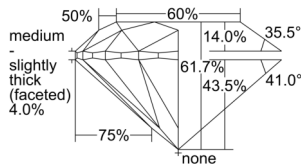

GIA®

FACSIMILE

GIA REPORT 2235360481

Verify this report at GIA.edu

GIA NATURAL DIAMOND DOSSIER®

August 02, 2024
GIA Report Number 2235360481
Shape and Cutting Style ..... Round Brilliant
Measurements ..... 5.72 - 5.75 x 3.54 mm

GRADING RESULTS

Carat Weight ..... 0.72 carat
Color Grade ..... H
Clarity Grade VS1
Cut Grade ..... Excellent

ADDITIONAL GRADING INFORMATION

Polish ..... Excellent
Symmetry ..... Excellent
Fluorescence ..... None
Clarity Characteristics ..... Cloud, Feather, Pinpoint
Inspection(s): GIA 2235360481

PROPORTIONS

Profile to actual proportions

GRADING SCALES

GIA COLOR SCALE	GIA CLARITY SCALE	GIA CUT SCALE	
D	FLAWLESS	EXCELLENT	
E	INTERNALLY FLAWLESS		
F		VVS₁	VERY GOOD
G	VVS₂		
H	VS₁	GOOD	
I	VS₂		
J	SI₁	FAIR	
K	SI₂		
L	I₁	POOR	
M			
N			
O	I₂		
P			
Q			
R	I₃		
S			
T			
U			
V			
W			
X			
Y			
Z