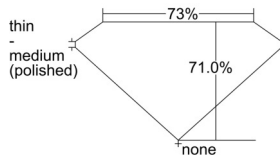

GIA®

FACSIMILE

GIA REPORT 2235371133

Verify this report at GIA.edu

GIA NATURAL DIAMOND DOSSIER®

August 16, 2024
GIA Report Number 2235371133
Shape and Cutting Style ..... Square Modified Brilliant
Measurements ..... 4.87 x 4.69 x 3.33 mm

GRADING RESULTS

Carat Weight ..... 0.57 carat
Color Grade ..... D
Clarity Grade VVS1

ADDITIONAL GRADING INFORMATION

Polish ..... Excellent
Symmetry ..... Very Good
Fluorescence ..... None
Clarity Characteristics ..... Pinpoint
Inscription(s): GIA 2235371133

PROPORTIONS

Profile not to actual proportions

GRADING SCALES

GIA COLOR SCALE		GIA CLARITY SCALE			
COLORLESS	D	VERY VERY SLIGHTLY INCLUDED	FLAWLESS		
	E		INTERNALLY FLAWLESS		
	F	VERY SLIGHTLY INCLUDED	VVS₁		
	G		VVS₂		
	H		VS₁		
	NEAR COLORLESS	I	SLIGHTLY INCLUDED	VS₂	
		J		SI₁	
		FAINT	K	INCLUDED	SI₂
			L		I₁
			M		I₂
VERY LIGHT			N	LIGHT	I₃
			O		
			P		
	Q				
	R				
	S				
	T				
	U				
	V				
	W				
	X				
	Y				
	Z