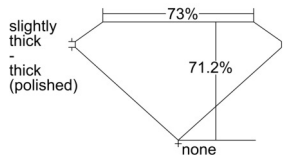

GIA®

FACSIMILE

GIA REPORT 2235371233

Verify this report at GIA.edu

GIA NATURAL DIAMOND DOSSIER®

August 16, 2024
GIA Report Number 2235371233
Shape and Cutting Style ..... Square Modified Brilliant
Measurements ..... 4.65 x 4.43 x 3.15 mm

GRADING RESULTS

Carat Weight ..... 0.51 carat
Color Grade ..... D
Clarity Grade VS1

ADDITIONAL GRADING INFORMATION

Polish ..... Excellent
Symmetry ..... Very Good
Fluorescence ..... None
Clarity Characteristics ..... Crystal
Inscription(s): GIA 2235371233

PROPORTIONS

Profile not to actual proportions

GRADING SCALES

GIA COLOR SCALE		GIA CLARITY SCALE			
COLORLESS	D	VERY VERY SLIGHTLY INCLUDED	FLAWLESS		
	E		INTERNALLY FLAWLESS		
	F	VERY SLIGHTLY INCLUDED	VVS₁		
	G		VVS₂		
	H		VS₁		
	NEAR COLORLESS	I	SLIGHTLY INCLUDED	VS₂	
		J		SI₁	
		FAINT	K	INCLUDED	SI₂
			L		I₁
			M		I₂
VERT LIGHT	N	LIGHT	I₃		
	O				
	P				
	Q				
	R