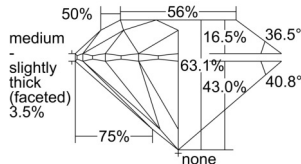

GIA®

FACSIMILE

GIA REPORT 2235372127

Verify this report at GIA.edu

GIA NATURAL DIAMOND DOSSIER®

August 16, 2024
GIA Report Number 2235372127
Shape and Cutting Style ..... Round Brilliant
Measurements ..... 5.62 - 5.66 x 3.56 mm

GRADING RESULTS

Carat Weight ..... 0.70 carat
Color Grade ..... D
Clarity Grade VVS2
Cut Grade ..... Excellent

ADDITIONAL GRADING INFORMATION

Polish ..... Excellent
Symmetry ..... Excellent
Fluorescence ..... None
Clarity Characteristics ..... Cloud, Pinpoint
Inscription(s): GIA 2235372127

PROPORTIONS

Profile to actual proportions