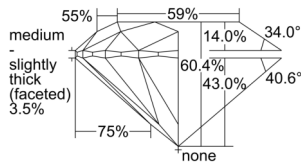

GIA®

FACSIMILE

GIA REPORT 2235372141

Verify this report at GIA.edu

GIA NATURAL DIAMOND DOSSIER®

August 16, 2024
GIA Report Number 2235372141
Shape and Cutting Style ..... Round Brilliant
Measurements ..... 5.44 - 5.46 x 3.29 mm

GRADING RESULTS

Carat Weight ..... 0.60 carat
Color Grade ..... K
Clarity Grade VVS2
Cut Grade ..... Excellent

ADDITIONAL GRADING INFORMATION

Polish ..... Excellent
Symmetry ..... Excellent
Fluorescence ..... Faint
Clarity Characteristics..... Needle, Pinpoint, Feather
Inscription(s): GIA 2235372141

PROPORTIONS

Profile to actual proportions

GRADING SCALES

GIA COLOR SCALE

COLORLESS	D
	E
	F
	G
	H
	I
	J
NEAR COLORLESS	K
	L
FAIN	M
	N
	O
	P
VERY LIGHT	Q
	R
	S
	T
	U
	V
	W
	X
	Y
LIGHT	Z

GIA CLARITY SCALE

FLAWLESS	VERY VERY SLIGHTLY INCLUDED	VVS₁	
			VVS₂
INTERNALLY FLAWLESS	VERY SLIGHTLY INCLUDED	VS₁	
		VS₂	
SLIGHTLY INCLUDED	SLIGHTLY INCLUDED	SI₁	
		SI₂	
INCLUDED	INCLUDED	I₁	
		I₂	
		I₃	

GIA CUT SCALE

EXCELLENT	VERY GOOD	GOOD	FAIR	POOR