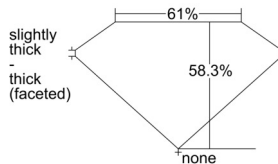

GIA®

FACSIMILE

GIA REPORT 2235373205

Verify this report at GIA.edu

GIA NATURAL DIAMOND DOSSIER®

August 20, 2024
GIA Report Number 2235373205
Shape and Cutting Style ..... Oval Brilliant
Measurements ..... 7.28 x 5.19 x 3.03 mm

GRADING RESULTS

Carat Weight ..... 0.73 carat
Color Grade ..... D
Clarity Grade VS1

ADDITIONAL GRADING INFORMATION

Polish ..... Excellent
Symmetry ..... Excellent
Fluorescence ..... None
Clarity Characteristics ..... Crystal, Pinpoint
Inscription(s): GIA 2235373205

PROPORTIONS

Profile not to actual proportions

GRADING SCALES

GIA COLOR SCALE		GIA CLARITY SCALE	
NEAR COLORLESS	D	VERY VERY SLIGHTLY INCLUDED	FLAWLESS
	E		INTERNALLY FLAWLESS
	F		VS₁
	G		VS₂
	H		VS₁
	I		VS₂
	J		SI₁
	K		SI₂
	L		I₁
	M		I₂
FAINT	N	SLIGHTLY INCLUDED	I₃
	O		
	P		
	Q		
VERY LIGHT	R	INCLUDED	
	S		
	T		
	U		
LIGHT	V		
	W		
	X		
	Y		
	Z