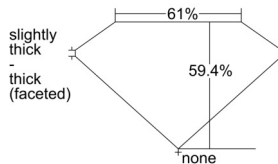

GIA®

FACSIMILE

GIA REPORT 2235373984

Verify this report at GIA.edu

GIA NATURAL DIAMOND DOSSIER®

August 20, 2024
GIA Report Number 2235373984
Shape and Cutting Style ..... Oval Brilliant
Measurements ..... 6.58 x 4.68 x 2.78 mm

GRADING RESULTS

Carat Weight ..... 0.53 carat
Color Grade I
Clarity Grade SI1

ADDITIONAL GRADING INFORMATION

Polish ..... Excellent
Symmetry ..... Excellent
Fluorescence ..... None
Clarity Characteristics ..... Cloud, Crystal
Inscription(s): GIA 2235373984

PROPORTIONS

Profile not to actual proportions

GRADING SCALES

GIA COLOR SCALE		GIA CLARITY SCALE	
COLORLESS	D	VERY VERY SLIGHTLY SLIGHTLY INCLUDED	FLAWLESS
	E		INTERNALLY FLAWLESS
	F		VVS₁
	G		VVS₂
	H		VS₁
	I		VS₂
	J		SI₁
	K		SI₂
	L		I₁
	M		I₂
NEAR COLORLESS	N	SLIGHTLY INCLUDED	I₃
	O		
	P		
	Q		
FAINT	R	INCLUDED	
	S		
	T		
	U		
	V		
	W		
	X		
	Y		
VERT LIGHT	Z