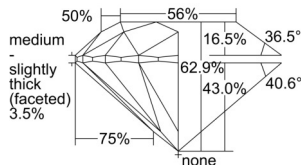

GIA®

FACSIMILE

GIA REPORT 2235374257

Verify this report at GIA.edu

GIA NATURAL DIAMOND DOSSIER®

August 21, 2024
GIA Report Number 2235374257
Shape and Cutting Style ..... Round Brilliant
Measurements ..... 4.66 - 4.70 x 2.94 mm

GRADING RESULTS

Carat Weight ..... 0.40 carat
Color Grade ..... K
Clarity Grade VS1
Cut Grade ..... Excellent

ADDITIONAL GRADING INFORMATION

Polish ..... Excellent
Symmetry ..... Excellent
Fluorescence ..... Medium Blue
Clarity Characteristics ..... Crystal
Inscription(s): GIA 2235374257

PROPORTIONS

Profile to actual proportions