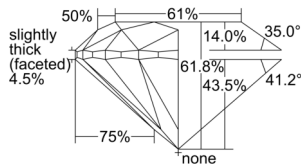

GIA®

FACSIMILE

GIA REPORT 2235374949

Verify this report at GIA.edu

GIA NATURAL DIAMOND DOSSIER®

August 22, 2024
GIA Report Number 2235374949
Shape and Cutting Style ..... Round Brilliant
Measurements ..... 4.67 - 4.70 x 2.90 mm

GRADING RESULTS

Carat Weight ..... 0.40 carat
Color Grade ..... H
Clarity Grade VVS1
Cut Grade ..... Excellent

ADDITIONAL GRADING INFORMATION

Polish ..... Excellent
Symmetry ..... Excellent
Fluorescence ..... Strong Blue
Clarity Characteristics..... Pinpoint, Feather, Surface Graining
Inscription(s): GIA 2235374949

PROPORTIONS

Profile to actual proportions

GRADING SCALES

GIA COLOR SCALE	GIA CLARITY SCALE	GIA CUT SCALE
COLOURLESS	FLAWLESS	EXCELLENT
D	INTERNALLY FLAWLESS	
E	VVS₁	VERY GOOD
F		
G	VVS₂	
H	VS₁	GOOD
I		
J	VS₂	
K	SI₁	FAIR
L		
M	SI₂	
N	I₁	POOR
O		
P	I₂	
Q	I₃	
R		
S		
T		
U		
V		
W		
X		
Y		
Z