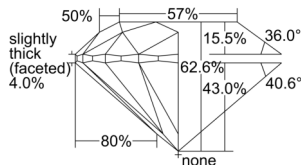

GIA®

FACSIMILE

GIA REPORT 2235375017

Verify this report at GIA.edu

GIA NATURAL DIAMOND DOSSIER®

August 21, 2024
GIA Report Number 2235375017
Shape and Cutting Style ..... Round Brilliant
Measurements ..... 5.15 - 5.18 x 3.24 mm

GRADING RESULTS

Carat Weight ..... 0.54 carat
Color Grade ..... G
Clarity Grade VS1
Cut Grade ..... Excellent

ADDITIONAL GRADING INFORMATION

Polish ..... Excellent
Symmetry ..... Excellent
Fluorescence ..... Medium Blue
Clarity Characteristics ..... Crystal
Inscription(s): GIA 2235375017

PROPORTIONS

Profile to actual proportions

GRADING SCALES

GIA COLOR SCALE	GIA CLARITY SCALE	GIA CUT SCALE
COLOREDNESS	FLAWLESS	EXCELLENT
D	FLAWLESS	
E	INTERNALLY FLAWLESS	VERY GOOD
F	VVS₁	
G		
H		
I	VVS₂	GOOD
J	VS₁	
K	VS₂	FAIR
L	SI₁	
M	SI₂	
N	I₁	
O	I₂	POOR
P		
Q	I₃	
R		
S		
T		
U		
V		
W		
X		
Y		
Z