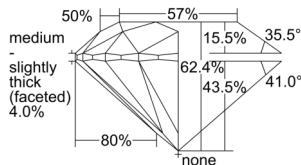

GIA®

FACSIMILE

GIA REPORT 2235376001

Verify this report at GIA.edu

GIA NATURAL DIAMOND DOSSIER®

August 23, 2024
GIA Report Number 2235376001
Shape and Cutting Style ..... Round Brilliant
Measurements ..... 4.27 - 4.30 x 2.68 mm

GRADING RESULTS

Carat Weight ..... 0.30 carat
Color Grade ..... E
Clarity Grade VS1
Cut Grade ..... Excellent

ADDITIONAL GRADING INFORMATION

Polish ..... Excellent
Symmetry ..... Very Good
Fluorescence ..... Strong Blue
Clarity Characteristics ..... Crystal
Inscription(s): GIA 2235376001

PROPORTIONS

Profile to actual proportions

GRADING SCALES

GIA COLOR SCALE	GIA CLARITY SCALE	GIA CUT SCALE	
D	FLAWLESS	EXCELLENT	
E	INTERNALLY FLAWLESS		
F		VVS₁	VERY GOOD
G	VVS₂		
H	VS₁	GOOD	
I	VS₂		
J	SI₁	FAIR	
K	SI₂		
L	I₁	POOR	
M			
N			
O	I₂		
P			
Q	I₃		
R			
S			
T			
U			
V			
W			
X			
Y			
Z