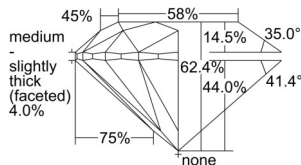

GIA®

FACSIMILE

GIA REPORT 2235377048

Verify this report at GIA.edu

GIA NATURAL DIAMOND DOSSIER®

August 23, 2024
GIA Report Number 2235377048
Shape and Cutting Style ..... Round Brilliant
Measurements ..... 5.05 - 5.08 x 3.16 mm

GRADING RESULTS

Carat Weight ..... 0.50 carat
Color Grade ..... D
Clarity Grade VS1
Cut Grade ..... Excellent

ADDITIONAL GRADING INFORMATION

Polish ..... Excellent
Symmetry ..... Excellent
Fluorescence ..... Medium Blue
Clarity Characteristics ..... Crystal, Needle, Pinpoint
Inscription(s): GIA 2235377048

PROPORTIONS

Profile to actual proportions

GRADING SCALES

GIA COLOR SCALE	GIA CLARITY SCALE	GIA CUT SCALE	
D	FLAWLESS	EXCELLENT	
E	INTERNALLY FLAWLESS		
F		VVS₁	VERY GOOD
G	VVS₂		
H	VS₁	GOOD	
I	VS₂		
J	SI₁	FAIR	
K	SI₂		
L	I₁	POOR	
M	I₂		
N	I₃		
O			
P			
Q			
R			
S			
T			
U			
V			
W			
X			
Y			
Z