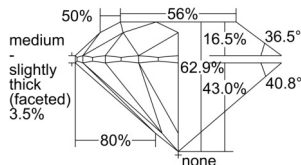

GIA®

FACSIMILE

GIA REPORT 2235378358

Verify this report at GIA.edu

GIA NATURAL DIAMOND DOSSIER®

August 27, 2024
GIA Report Number 2235378358
Shape and Cutting Style ..... Round Brilliant
Measurements ..... 4.28 - 4.32 x 2.71 mm

GRADING RESULTS

Carat Weight ..... 0.31 carat
Color Grade ..... D
Clarity Grade VVS2
Cut Grade ..... Excellent

ADDITIONAL GRADING INFORMATION

Polish ..... Excellent
Symmetry ..... Excellent
Fluorescence ..... Medium Blue
Clarity Characteristics..... Cloud, Pinpoint, Indented Natural
Inscription(s): GIA 2235378358

PROPORTIONS

Profile to actual proportions

GRADING SCALES

GIA COLOR SCALE	GIA CLARITY SCALE	GIA CUT SCALE	
D	FLAWLESS	EXCELLENT	
E	INTERNALLY FLAWLESS		
F		VVS₁	VERY GOOD
G	VVS₂		
H	VS₁	GOOD	
I	VS₂		
J	SI₁	FAIR	
K	SI₂		
L	I₁	POOR	
M	I₂		
N	I₃		
O			
P			
Q			
R			
S			
T			
U			
V			
W			
X			
Y			
Z