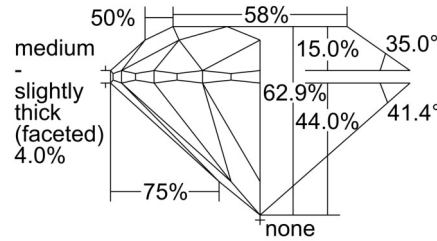

GIA REPORT
2235381387

Verify this report at GIA.edu

FACSIMILE

This is a digital representation of the original GIA Report. This representation might not be accepted in lieu of the original GIA Report in certain circumstances. The original GIA Report includes certain security features which are not reproducible on this facsimile.

GIA NATURAL DIAMOND GRADING REPORT

August 30, 2024
GIA Report Number 2235381387
Shape and Cutting Style ..... Round Brilliant
Measurements ..... 6.11 - 6.15 x 3.85 mm

GRADING RESULTS

Carat Weight ..... 0.90 carat
Color Grade ..... F
Clarity Grade VVS1
Cut Grade ..... Excellent

ADDITIONAL GRADING INFORMATION

Polish ..... Excellent
Symmetry ..... Excellent
Fluorescence ..... None
Inscription(s): GIA 2235381387
Comments: Additional pinpoints are not shown.

PROPORTIONS

Profile to actual proportions