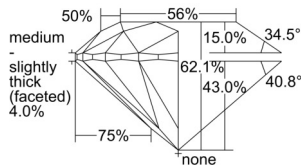

GIA®

FACSIMILE

GIA REPORT 2235382531

Verify this report at GIA.edu

GIA NATURAL DIAMOND DOSSIER®

September 02, 2024
GIA Report Number 2235382531
Shape and Cutting Style ..... Round Brilliant
Measurements ..... 5.96 - 5.97 x 3.70 mm

GRADING RESULTS

Carat Weight ..... 0.81 carat
Color Grade ..... K
Clarity Grade SI2
Cut Grade ..... Excellent

ADDITIONAL GRADING INFORMATION

Polish ..... Excellent
Symmetry ..... Excellent
Fluorescence ..... None
Clarity Characteristics ..... Cloud, Crystal
Inscription(s): GIA 2235382531

PROPORTIONS

Profile to actual proportions

GRADING SCALES

GIA COLOR SCALE	GIA CLARITY SCALE	GIA CUT SCALE	
D	FLAWLESS	EXCELLENT	
E	INTERNALLY FLAWLESS		
F		VVS₁	VERY GOOD
G	VVS₂		
H	VS₁	GOOD	
I	VS₂		
J	SI₁	FAIR	
K	SI₂		
L	I₁	POOR	
M			
N			
O	I₂		
P			
Q			
R	I₃		
S			
T			
U			
V			
W			
X			
Y			
Z