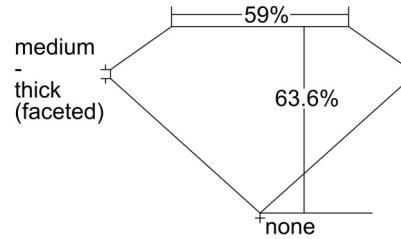

GIA NATURAL DIAMOND GRADING REPORT

September 23, 2024

GIA Report Number 2235398721

Shape and Cutting Style Oval Brilliant

Measurements 9.89 x 7.05 x 4.48 mm

GRADING RESULTS

Carat Weight 2.01 carat

Color Grade K

PROPORTIONS

Profile not to actual proportions

CLARITY CHARACTERISTICS

GRADING SCALES

GIA COLOR SCALE		GIA CLARITY SCALE	
COLOURLESS	D	NEAR COLOURLESS	FLAWLESS
	E		INTERNALLY FLAWLESS
	F		VERY VERY SLIGHTLY INCLUDED
G	VVS ₂		
H	VERY SLIGHTLY INCLUDED		
I			VS ₂
J		SLIGHTLY INCLUDED	SI ₁
K	SI ₂		
L	INCLUDED		I ₁
M		I ₂	
N		I ₃	
FAINT	O		
	P		
	Q		
VERY LIGHT	R		
	S		
	T		
LIGHT	U		
	V		
	W		
	X		
	Y		
	Z		