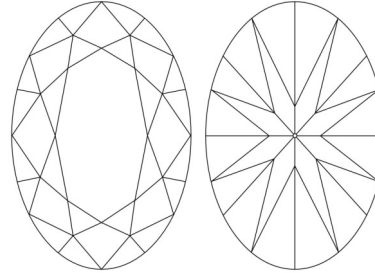

GIA NATURAL DIAMOND GRADING REPORT

September 23, 2024

GIA Report Number 2235398721

Shape and Cutting Style Oval Brilliant

Measurements 9.89 x 7.05 x 4.48 mm

GRADING RESULTS

Carat Weight 2.01 carat

Color Grade K

PROPORTIONS

Profile not to actual proportions

CLARITY CHARACTERISTICS

GRADING SCALES

GIA COLOR SCALE		GIA CLARITY SCALE	
COLOURLESS	D	NEAR COLOURLESS	FLAWLESS
	E		INTERNALLY FLAWLESS
	F		VERY VERY SLIGHTLY INCLUDED
G	VVS ₂		
H	VERY SLIGHTLY INCLUDED		
I			VS ₂
J		SLIGHTLY INCLUDED	SI ₁
K	SI ₂		
L	INCLUDED		I ₁
M		I ₂	
N		I ₃	
FAINT	O		
	P		
	Q		
VERY LIGHT	R		
	S		
	T		
LIGHT	U		
	V		
	W		
	X		
	Y		
	Z		