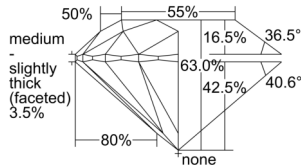

GIA®

FACSIMILE

GIA REPORT 2235427688

Verify this report at GIA.edu

GIA NATURAL DIAMOND DOSSIER®

October 28, 2024
GIA Report Number 2235427688
Shape and Cutting Style ..... Round Brilliant
Measurements ..... 4.46 - 4.49 x 2.82 mm

GRADING RESULTS

Carat Weight ..... 0.35 carat
Color Grade I
Clarity Grade S11
Cut Grade ..... Excellent

ADDITIONAL GRADING INFORMATION

Polish ..... Excellent
Symmetry ..... Excellent
Fluorescence ..... Faint
Clarity Characteristics ..... Crystal
Inscription(s): GIA 2235427688

PROPORTIONS

Profile to actual proportions

GRADING SCALES

GIA COLOR SCALE

COLORED	D
	E
	F
	G
	H
	I
	J
NEAR COLORLESS	K
	L
	M
	N
	O
	P
	Q
	R
	S
	T
	U
	V
	W
	X
	Y
LIGHT	Z

GIA CLARITY SCALE

FLAWLESS	VERY VERY SLIGHTLY INCLUDED	EXCELLENT	
			FLAWLESS
INTERNALLY FLAWLESS	VERY SLIGHTLY INCLUDED	VERY GOOD	
			VVS₁
VVS₂			
VS₁	SLIGHTLY INCLUDED	GOOD	
			VS₂
SI₁	INCLUDED	FAIR	
			SI₂
I₁	POOR	POOR	
			I₂
			I₃

GIA CUT SCALE

EXCELLENT
VERY GOOD
GOOD
FAIR
POOR