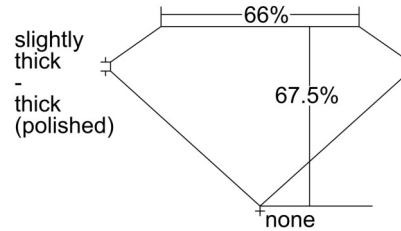

GIA NATURAL DIAMOND GRADING REPORT

October 29, 2024  
 GIA Report Number ..... 2235428692  
 Shape and Cutting Style ..... Square Emerald Cut  
 Measurements ..... 5.55 x 5.49 x 3.71 mm

GRADING RESULTS

Carat Weight ..... 1.01 carat  
 Color Grade ..... I  
 Clarity Grade ..... Internally Flawless

PROPORTIONS

Profile not to actual proportions

CLARITY CHARACTERISTICS

GRADING SCALES

GIA COLOR SCALE		GIA CLARITY SCALE	
COLOURLESS	D	VERY VERY SLIGHTLY INCLUDED	FLAWLESS
	E		INTERNALLY FLAWLESS
	F		VVS <sub>1</sub>
NEAR COLOURLESS	G	VERY SLIGHTLY INCLUDED	VVS <sub>2</sub>
	H		VS <sub>1</sub>
	I		VS <sub>2</sub>
FANT	J	SLIGHTLY INCLUDED	SI <sub>1</sub>
	K		SI <sub>2</sub>
	L		I <sub>1</sub>
VERY LIGHT	M	INCLUDED	I <sub>2</sub>
	N		I <sub>3</sub>
	O		
LIGHT	P		
	Q		
	R		
	S		
	T		
	U		
	V		
W			
X			
Y			
Z			