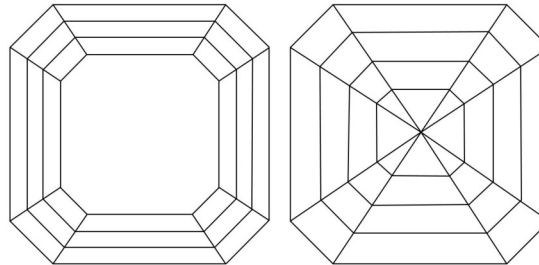

GIA NATURAL DIAMOND GRADING REPORT

October 29, 2024  
 GIA Report Number ..... 2235428692  
 Shape and Cutting Style ..... Square Emerald Cut  
 Measurements ..... 5.55 x 5.49 x 3.71 mm

GRADING RESULTS

Carat Weight ..... 1.01 carat  
 Color Grade ..... I  
 Clarity Grade ..... Internally Flawless

PROPORTIONS

Profile not to actual proportions

CLARITY CHARACTERISTICS

GRADING SCALES

GIA COLOR SCALE		GIA CLARITY SCALE	
COLOURLESS	D	VERY VERY SLIGHTLY INCLUDED	FLAWLESS
	E		INTERNALLY FLAWLESS
	F		VVS <sub>1</sub>
NEAR COLOURLESS	G	VERY SLIGHTLY INCLUDED	VVS <sub>2</sub>
	H		VS <sub>1</sub>
	I		VS <sub>2</sub>
FANT	J	SLIGHTLY INCLUDED	SI <sub>1</sub>
	K		SI <sub>2</sub>
	L		I <sub>1</sub>
VERY LIGHT	M	INCLUDED	I <sub>2</sub>
	N		I <sub>3</sub>
	O		
LIGHT	P		
	Q		
	R		
	S		
	T		
	U		
	V		
W			
X			
Y			
Z			