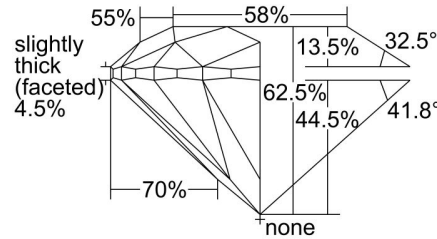

GIA NATURAL DIAMOND GRADING REPORT

November 21, 2023

GIA Report Number 2239134761

Shape and Cutting Style Round Brilliant

Measurements 6.14 - 6.18 x 3.85 mm

GRADING RESULTS

Carat Weight 0.90 carat

Color Grade K

Clarity Grade VS2

Cut Grade Excellent

ADDITIONAL GRADING INFORMATION

Polish Excellent

Symmetry Excellent

Fluorescence None

Inscription(s): GIA 2239134761

Comments: Pinpoints are not shown.

PROPORTIONS

Profile to actual proportions

CLARITY CHARACTERISTICS

KEY TO SYMBOLS*

-  Feather
-  Needle
-  Indented Natural

* Red symbols denote internal characteristics (inclusions). Green or black symbols denote external characteristics (blemishes). Diagram is an approximate representation of the diamond, and symbols shown indicate type, position, and approximate size of clarity characteristics. All clarity characteristics may not be shown. Details of finish are not shown.