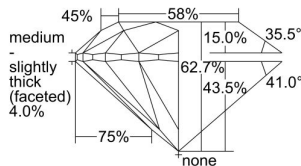

GIA®

FACSIMILE

GIA REPORT 2239264955

Verify this report at GIA.edu

GIA NATURAL DIAMOND DOSSIER®

April 25, 2024
GIA Report Number 2239264955
Shape and Cutting Style ..... Round Brilliant
Measurements ..... 5.63 - 5.65 x 3.53 mm

GRADING RESULTS

Carat Weight ..... 0.70 carat
Color Grade ..... H
Clarity Grade VS2
Cut Grade ..... Excellent

ADDITIONAL GRADING INFORMATION

Polish ..... Excellent
Symmetry ..... Excellent
Fluorescence ..... None
Clarity Characteristics ..... Cloud
Inscription(s): GIA 2239264955

PROPORTIONS

Profile to actual proportions

GRADING SCALES

GIA COLOR SCALE	GIA CLARITY SCALE	GIA CUT SCALE	
D	FLAWLESS	EXCELLENT	
E	INTERNALLY FLAWLESS		
F		VVS₁	VERY GOOD
G	VVS₂		
H	VS₁	GOOD	
I	VS₂		
J	SI₁	FAIR	
K	SI₂		
L	I₁	POOR	
M	I₂		
N	I₃		
O			
P			
Q			
R			
S			
T			
U			
V			
W			
X			
Y			
Z