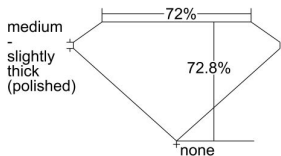

GIA®

FACSIMILE

GIA REPORT 2239298775

Verify this report at GIA.edu

GIA NATURAL DIAMOND DOSSIER®

May 28, 2024
GIA Report Number 2239298775
Shape and Cutting Style ..... Square Modified Brilliant
Measurements ..... 5.16 x 4.96 x 3.61 mm

GRADING RESULTS

Carat Weight ..... 0.71 carat
Color Grade I
Clarity Grade VVS2

ADDITIONAL GRADING INFORMATION

Polish ..... Excellent
Symmetry ..... Very Good
Fluorescence ..... None
Clarity Characteristics ..... Pinpoint
Inscription(s): GIA 2239298775

PROPORTIONS

Profile not to actual proportions

GRADING SCALES

GIA COLOR SCALE		GIA CLARITY SCALE			
COLORLESS	D	VERY VERY SLIGHTLY INCLUDED	FLAWLESS		
	E		INTERNALLY FLAWLESS		
	F	VERY SLIGHTLY INCLUDED	VVS₁		
	G		VVS₂		
	H		VS₁		
	NEAR COLORLESS	I	SLIGHTLY INCLUDED	VS₂	
		J		SI₁	
		FAINT	K	INCLUDED	SI₂
			L		I₁
			M		I₂
VERY LIGHT			N	INCLUDED	I₃
			O		
			P		
	Q				
LIGHT	R				
	S				
	T				
	U				
	V				
	Z