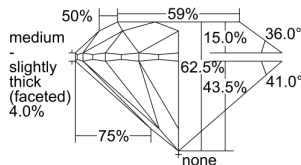

GIA®

FACSIMILE

GIA REPORT 2239351761

Verify this report at GIA.edu

GIA NATURAL DIAMOND DOSSIER®

July 24, 2024
GIA Report Number 2239351761
Shape and Cutting Style ..... Round Brilliant
Measurements ..... 5.72 - 5.75 x 3.59 mm

GRADING RESULTS

Carat Weight ..... 0.74 carat
Color Grade ..... F
Clarity Grade VVS2
Cut Grade ..... Excellent

ADDITIONAL GRADING INFORMATION

Polish ..... Excellent
Symmetry ..... Excellent
Fluorescence ..... None
Clarity Characteristics ..... Pinpoint
Inscription(s): GIA 2239351761

PROPORTIONS

Profile to actual proportions

GRADING SCALES

GIA COLOR SCALE	GIA CLARITY SCALE	GIA CUT SCALE	
D	FLAWLESS	EXCELLENT	
E	INTERNALLY FLAWLESS		
F		VVS₁	VERY GOOD
G	VVS₂		
H	VS₁	GOOD	
I	VS₂		
J	SI₁	FAIR	
K	SI₂		
L	I₁	POOR	
M			I₂
N	I₃		
O			
P			
Q			
R			
S			
T			
U			
V			
W			
X			
Y			
Z