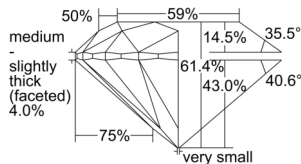

GIA®

FACSIMILE

GIA REPORT 2239359169

Verify this report at GIA.edu

GIA NATURAL DIAMOND DOSSIER®

August 01, 2024
GIA Report Number 2239359169
Shape and Cutting Style ..... Round Brilliant
Measurements ..... 5.67 - 5.71 x 3.49 mm

GRADING RESULTS

Carat Weight ..... 0.71 carat
Color Grade ..... J
Clarity Grade VVS1
Cut Grade ..... Excellent

ADDITIONAL GRADING INFORMATION

Polish ..... Excellent
Symmetry ..... Excellent
Fluorescence ..... None
Clarity Characteristics ..... Pinpoint, Cloud
Inscription(s): GIA 2239359169

PROPORTIONS

Profile to actual proportions

GRADING SCALES

GIA COLOR SCALE	GIA CLARITY SCALE	GIA CUT SCALE	
D	FLAWLESS	EXCELLENT	
E	INTERNALLY FLAWLESS		
F		VVS₁	VERY GOOD
G	VVS₂		
H	VS₁	GOOD	
I	VS₂		
J	SI₁	FAIR	
K	SI₂		
L	I₁	POOR	
M			
N			
O	I₂		
P			
Q			
R	I₃		
S			
T			
U			
V			
W			
X			
Y			
Z