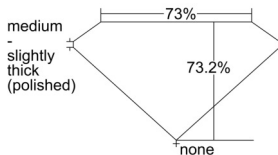

GIA®

FACSIMILE

GIA REPORT 2239371045

Verify this report at GIA.edu

GIA NATURAL DIAMOND DOSSIER®

August 16, 2024
GIA Report Number 2239371045
Shape and Cutting Style ..... Square Modified Brilliant
Measurements ..... 4.16 x 4.05 x 2.96 mm

GRADING RESULTS

Carat Weight ..... 0.38 carat
Color Grade ..... D
Clarity Grade VVS2

ADDITIONAL GRADING INFORMATION

Polish ..... Excellent
Symmetry ..... Excellent
Fluorescence ..... None
Clarity Characteristics ..... Pinpoint
Inscription(s): GIA 2239371045

PROPORTIONS

Profile not to actual proportions

GRADING SCALES

GIA COLOR SCALE		GIA CLARITY SCALE		
COLORLESS	D	VERY VERY SLIGHTLY INCLUDED	FLAWLESS	
	E		INTERNALLY FLAWLESS	
	F		VVS₁	
	G		VVS₂	
	H		VS₁	
	I		VS₂	
	NEAR COLORLESS	J	SLIGHTLY INCLUDED	SI₁
		K		SI₂
		L		I₁
		M		I₂
N		I₃		
O				
FAINT	P	INCLUDED		
	Q			
	R			
	S			
	T			
	U			
VERY LIGHT	V			
	W			
	X			
	Y			
LIGHT	Z