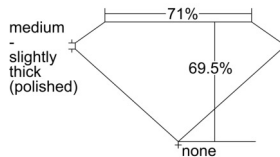

GIA®

FACSIMILE

GIA REPORT 2239371144

Verify this report at GIA.edu

GIA NATURAL DIAMOND DOSSIER®

August 16, 2024
GIA Report Number 2239371144
Shape and Cutting Style ..... Square Modified Brilliant
Measurements ..... 4.38 x 4.21 x 2.92 mm

GRADING RESULTS

Carat Weight ..... 0.42 carat
Color Grade ..... E
Clarity Grade VVS1

ADDITIONAL GRADING INFORMATION

Polish ..... Excellent
Symmetry ..... Excellent
Fluorescence ..... None
Clarity Characteristics ..... Feather
Inscription(s): GIA 2239371144

PROPORTIONS

Profile not to actual proportions

GRADING SCALES

GIA COLOR SCALE		GIA CLARITY SCALE			
COLORLESS	D	VERY VERY SLIGHTLY INCLUDED	FLAWLESS		
	E		INTERNALLY FLAWLESS		
	F		VVS₁		
	G		VVS₂		
	NEAR COLORLESS	H	VERY SLIGHTLY INCLUDED	VS₁	
		I		VS₂	
		FAINT	J	SLIGHTLY INCLUDED	S₁
			K		S₂
	L		I₁		
	VERT LIGHT		M	INCLUDED	I₂
N			I₃		
O					
LIGHT		P			
		Q			
		R			
	S				
	T				
	U				
V					
W					
X					
Y					
Z