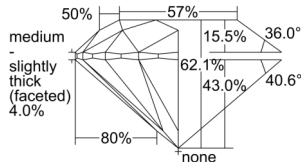

GIA®

FACSIMILE

GIA REPORT 2239374079

Verify this report at GIA.edu

GIA NATURAL DIAMOND DOSSIER®

August 20, 2024
GIA Report Number 2239374079
Shape and Cutting Style ..... Round Brilliant
Measurements ..... 5.66 - 5.70 x 3.53 mm

GRADING RESULTS

Carat Weight ..... 0.71 carat
Color Grade ..... J
Clarity Grade SI2
Cut Grade ..... Excellent

ADDITIONAL GRADING INFORMATION

Polish ..... Excellent
Symmetry ..... Excellent
Fluorescence ..... Faint
Clarity Characteristics ..... Crystal
Inscription(s): GIA 2239374079

PROPORTIONS

Profile to actual proportions

GRADING SCALES

GIA COLOR SCALE	GIA CLARITY SCALE	GIA CUT SCALE	
D	FLAWLESS	EXCELLENT	
E	INTERNALLY FLAWLESS		
F		VVS₁	VERY GOOD
G	VVS₂		
H	VS₁	GOOD	
I	VS₂		
J	SI₁	FAIR	
K	SI₂		
L	I₁	POOR	
M	I₂		
N	I₃		
O			
P			
Q			
R			
S			
T			
U			
V			
W			
X			
Y			
Z