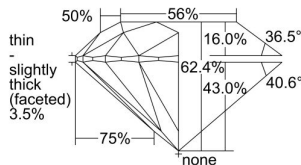

GIA®

FACSIMILE

GIA REPORT 2334211927

Verify this report at GIA.edu

GIA NATURAL DIAMOND DOSSIER®

July 08, 2019
GIA Report Number 2334211927
Shape and Cutting Style ..... Round Brilliant
Measurements ..... 5.35 - 5.41 x 3.36 mm

GRADING RESULTS

Carat Weight ..... 0.60 carat
Color Grade L
Clarity Grade S11
Cut Grade ..... Excellent

ADDITIONAL GRADING INFORMATION

Polish ..... Excellent
Symmetry ..... Very Good
Fluorescence ..... None
Clarity Characteristics..... Crystal, Cloud, Feather
Inscription(s): GIA 2334211927

PROPORTIONS

Profile to actual proportions

GRADING SCALES

GIA COLOR SCALE	GIA CLARITY SCALE	GIA CUT SCALE	
D	FLAWLESS	EXCELLENT	
E	INTERNALLY FLAWLESS		
F		VVS₁	VERY GOOD
G	VVS₂		
H	VS₁	GOOD	
I	VS₂		
J	S1₁	FAIR	
K	S1₂		
L	I₁	POOR	
M	I₂		
N	I₃		
O			
P			
Q			
R			
S			
T			
U			
V			
W			
X			
Y			
Z