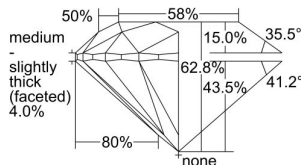

GIA®

FACSIMILE

GIA REPORT 2346985574

Verify this report at GIA.edu

GIA NATURAL DIAMOND DOSSIER®

February 18, 2020
GIA Report Number 2346985574
Shape and Cutting Style ..... Round Brilliant
Measurements ..... 5.68 - 5.70 x 3.57 mm

GRADING RESULTS

Carat Weight ..... 0.72 carat
Color Grade ..... M
Clarity Grade VS1
Cut Grade ..... Excellent

ADDITIONAL GRADING INFORMATION

Polish ..... Excellent
Symmetry ..... Excellent
Fluorescence ..... None
Clarity Characteristics ..... Cloud, Needle
Inscription(s): GIA 2346985574

PROPORTIONS

Profile to actual proportions

GRADING SCALES

GIA COLOR SCALE

COLORED	D
	E
	F
	G
	H
	I
	J
NEAR COLORLESS	K
	L
	M
Faint	N
	O
	P
	Q
	R
	S
	T
	U
	V
	W
	X
	Y
Light	Z

GIA CLARITY SCALE

FLAWLESS	VERY VERY SLIGHTLY INCLUDED	VVS₁	VVS₂	VS₁	VS₂	SLIGHTLY INCLUDED	SI₁	SI₂	I₁	I₂	I₃	
												INTERNAL FLAWLESS

GIA CUT SCALE

EXCELLENT
VERY GOOD
GOOD
FAIR
POOR