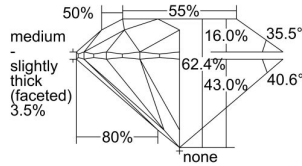

GIA®

FACSIMILE

GIA REPORT 2347215323

Verify this report at GIA.edu

GIA NATURAL DIAMOND DOSSIER®

December 03, 2019
GIA Report Number 2347215323
Shape and Cutting Style ..... Round Brilliant
Measurements ..... 5.91 - 5.96 x 3.71 mm

GRADING RESULTS

Carat Weight ..... 0.80 carat
Color Grade ..... M, Faint Brown
Clarity Grade VVS1
Cut Grade ..... Excellent

ADDITIONAL GRADING INFORMATION

Polish ..... Excellent
Symmetry ..... Excellent
Fluorescence ..... None
Clarity Characteristics..... Pinpoint, Surface Graining
Inscription(s): GIA 2347215323

PROPORTIONS

Profile to actual proportions