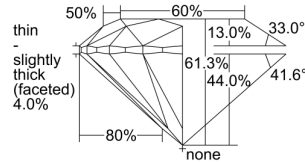

GIA®

FACSIMILE

GIA REPORT 2386806938

Verify this report at GIA.edu

GIA NATURAL DIAMOND DOSSIER®

May 26, 2021
GIA Report Number 2386806938
Shape and Cutting Style ..... Round Brilliant
Measurements ..... 5.69 - 5.72 x 3.50 mm

GRADING RESULTS

Carat Weight ..... 0.70 carat
Color Grade ..... J
Clarity Grade VVS2
Cut Grade ..... Excellent

ADDITIONAL GRADING INFORMATION

Polish ..... Excellent
Symmetry ..... Excellent
Fluorescence ..... Faint
Clarity Characteristics..... Cavity, Pinpoint, Indented Natural
Inscription(s): GIA 2386806938

PROPORTIONS

GRADING SCALES

GIA COLOR SCALE	GIA CLARITY SCALE	GIA CUT SCALE	
D	FLAWLESS	EXCELLENT	
E	INTERNALLY FLAWLESS		
F		VVS₁	VERY GOOD
G	VVS₂		
H	VS₁	GOOD	
I	VS₂		
J	SI₁	FAIR	
K	SI₂		
L	I₁	POOR	
M	I₂		
N	I₃		
O			
P			
Q			
R			
S			
T			
U			
V			
W			
X			
Y			
Z