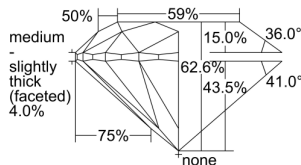

GIA®

FACSIMILE

GIA REPORT 2414124988

Verify this report at GIA.edu

GIA NATURAL DIAMOND DOSSIER®

November 02, 2021
GIA Report Number 2414124988
Shape and Cutting Style ..... Round Brilliant
Measurements ..... 5.87 - 5.91 x 3.69 mm

GRADING RESULTS

Carat Weight ..... 0.80 carat
Color Grade L
Clarity Grade S11
Cut Grade ..... Excellent

ADDITIONAL GRADING INFORMATION

Polish ..... Excellent
Symmetry ..... Excellent
Fluorescence ..... Strong Blue
Clarity Characteristics ..... Knot, Crystal, Cloud
Inscription(s): GIA 2414124988

PROPORTIONS

Profile to actual proportions

GRADING SCALES

GIA COLOR SCALE	GIA CLARITY SCALE	GIA CUT SCALE	
D	FLAWLESS	EXCELLENT	
E	INTERNALLY FLAWLESS		
F		VVS₁	VERY GOOD
G	VVS₂		
H	VS₁	GOOD	
I	VS₂		
J	S1₁	FAIR	
K	S1₂		
L	I₁	POOR	
M	I₂		
N	I₃		
O			
P			
Q			
R			
S			
T			
U			
V			
W			
X			
Y			
Z