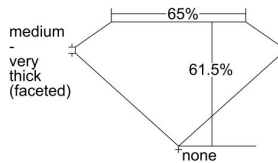

GIA®

FACSIMILE

GIA REPORT

2427786857

Verify this report at GIA.edu

GIA NATURAL DIAMOND DOSSIER®

April 04, 2022
GIA Report Number **2427786857**
Shape and Cutting Style ..... **Heart Brilliant**
Measurements ..... **5.35 x 6.09 x 3.75 mm**

GRADING RESULTS

Carat Weight ..... **0.71 carat**
Color Grade ..... **H**
Clarity Grade **VVS1**

ADDITIONAL GRADING INFORMATION

Polish ..... **Excellent**
Symmetry ..... **Excellent**
Fluorescence ..... **None**
Clarity Characteristics..... **Pinpoint, Feather**
Inscription(s): GIA 2427786857

PROPORTIONS

Profile not to actual proportions

GRADING SCALES

GIA COLOR SCALE		GIA CLARITY SCALE			
COLORLESS	D	VERY VERY SLIGHTLY INCLUDED	FLAWLESS		
	E		INTERNALLY FLAWLESS		
	F	VERY SLIGHTLY INCLUDED	VVS₁		
	G		VVS₂		
	H		VS₁		
	NEAR COLORLESS	I	SLIGHTLY INCLUDED	VS₂	
		J		SI₁	
		FAINT	K	INCLUDED	SI₂
			L		I₁
			M		I₂
VERY LIGHT	N	LIGHT	I₃		
	O				
	P				
	Q				
	R