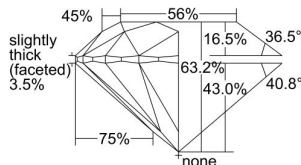

GIA®

FACSIMILE

GIA REPORT 2434768938

Verify this report at GIA.edu

GIA NATURAL DIAMOND DOSSIER®

June 21, 2022
GIA Report Number **2434768938**
Shape and Cutting Style ..... **Round Brilliant**
Measurements ..... **6.09 - 6.13 x 3.86 mm**

GRADING RESULTS

Carat Weight ..... **0.90 carat**
Color Grade ..... **K**
Clarity Grade **VS1**
Cut Grade ..... **Excellent**

ADDITIONAL GRADING INFORMATION

Polish ..... **Excellent**
Symmetry ..... **Excellent**
Fluorescence ..... **None**
Clarity Characteristics.....**Crystal, Feather, Cloud, Pinpoint**
Inscription(s): **GIA 2434768938**

PROPORTIONS

Profile to actual proportions

GRADING SCALES

GIA COLOR SCALE	GIA CLARITY SCALE	GIA CUT SCALE	
COLOREDLESS	FLAWLESS	EXCELLENT	
D	INTERNALLY FLAWLESS		
E	VVS₁	VERY GOOD	
F			
G	VVS₂		
H	VS₁	GOOD	
I			
J	VS₂		
NEAR COLORLESS	SI₁	FAIR	
			K
L	SI₂		
M			
N	I₁	POOR	
O			
P	I₂		
VERY LIGHT	I₃		
Q			
R			
S			
T			
U			
V			
W			
X			
Y			
Z