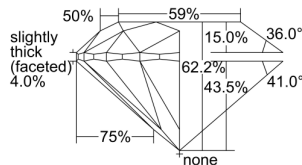

GIA®

FACSIMILE

GIA REPORT

2437415634

Verify this report at GIA.edu

GIA NATURAL DIAMOND DOSSIER®

May 16, 2022
GIA Report Number **2437415634**
Shape and Cutting Style ..... **Round Brilliant**
Measurements ..... **5.88 - 5.91 x 3.67 mm**

GRADING RESULTS

Carat Weight ..... **0.80 carat**
Color Grade ..... **G**
Clarity Grade **VS2**
Cut Grade ..... **Excellent**

ADDITIONAL GRADING INFORMATION

Polish ..... **Excellent**
Symmetry ..... **Excellent**
Fluorescence ..... **Strong Blue**
Clarity Characteristics ..... **Feather, Cavity, Crystal**
Inscription(s): **GIA 2437415634**

PROPORTIONS

Profile to actual proportions

GRADING SCALES

GIA COLOR SCALE	GIA CLARITY SCALE	GIA CUT SCALE	
D	FLAWLESS	EXCELLENT	
E	INTERNALLY FLAWLESS		
F		VVS₁	VERY GOOD
G	VVS₂		
H	VS₁	GOOD	
I	VS₂		
J	SI₁	FAIR	
K	SI₂		
L	I₁	POOR	
M	I₂		
N	I₃		
O			
P			
Q			
R			
S			
T			
U			
V			
W			
X			
Y			
Z