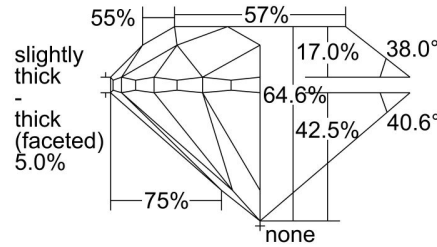

GIA NATURAL DIAMOND GRADING REPORT

June 23, 2022
GIA Report Number 2437739994
Shape and Cutting Style Round Brilliant
Measurements 6.00 - 6.05 x 3.89 mm

GRADING RESULTS

Carat Weight 0.91 carat
Color Grade K
Clarity Grade VVS1
Cut Grade Very Good

ADDITIONAL GRADING INFORMATION

Polish Excellent
Symmetry Excellent
Fluorescence None
Inscription(s): GIA 2437739994

PROPORTIONS

Profile to actual proportions

CLARITY CHARACTERISTICS

KEY TO SYMBOLS*

Feather

* Red symbols denote internal characteristics (inclusions). Green or black symbols denote external characteristics (blemishes). Diagram is an approximate representation of the diamond, and symbols shown indicate type, position, and approximate size of clarity characteristics. All clarity characteristics may not be shown. Details of finish are not shown.