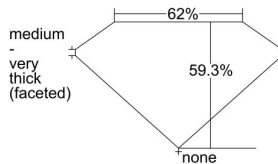

GIA®

FACSIMILE

GIA REPORT 2438673660

Verify this report at GIA.edu

GIA NATURAL DIAMOND DOSSIER®

June 16, 2022
GIA Report Number 2438673660
Shape and Cutting Style ..... Heart Brilliant
Measurements ..... 5.75 x 6.31 x 3.74 mm

GRADING RESULTS

Carat Weight ..... 0.80 carat
Color Grade ..... K
Clarity Grade VVS1

ADDITIONAL GRADING INFORMATION

Polish ..... Excellent
Symmetry ..... Very Good
Fluorescence ..... Faint
Clarity Characteristics ..... Pinpoint
Inscription(s): GIA 2438673660

PROPORTIONS

Profile not to actual proportions

GRADING SCALES

GIA COLOR SCALE		GIA CLARITY SCALE			
COLORLESS	D	VERY VERY SLIGHTLY INCLUDED	FLAWLESS		
	E		INTERNALLY FLAWLESS		
	F	VERY SLIGHTLY INCLUDED	VVS₁		
	G		VVS₂		
	H		VS₁		
	NEAR COLORLESS	I	SLIGHTLY INCLUDED	VS₂	
		J		SI₁	
		FAINT	K	INCLUDED	SI₂
			L		I₁
			M		I₂
VERY LIGHT	N	INCLUDED	I₃		
	O				
	P				
	Q				
	R				
LIGHT	S				
	T				
	U				
	V				
	W				
	X				
	Y				
	Z