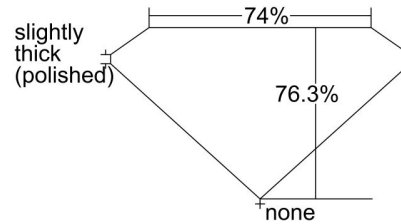

GIA NATURAL DIAMOND GRADING REPORT

August 05, 2022  
 GIA Report Number ..... 2447237254  
 Shape and Cutting Style ..... Square Modified Brilliant  
 Measurements ..... 5.51 x 5.29 x 4.04 mm

GRADING RESULTS

Carat Weight ..... 1.00 carat  
 Color Grade ..... J  
 Clarity Grade ..... SI1

ADDITIONAL GRADING INFORMATION

Polish ..... Excellent  
 Symmetry ..... Very Good  
 Fluorescence ..... None  
 Inscription(s): GIA 2447237254

**Comments:** Additional clouds, pinpoints and internal graining are not shown.

PROPORTIONS

Profile not to actual proportions

CLARITY CHARACTERISTICS

KEY TO SYMBOLS\*

- Cloud
- Crystal
- Needle

\* Red symbols denote internal characteristics (inclusions). Green or black symbols denote external characteristics (blemishes). Diagram is an approximate representation of the diamond, and symbols shown indicate type, position, and approximate size of clarity characteristics. All clarity characteristics may not be shown. Details of finish are not shown.