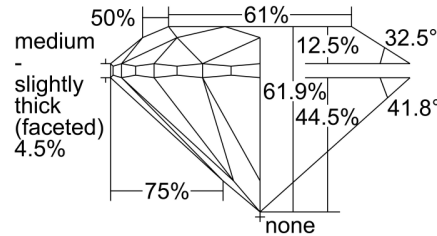

GIA NATURAL DIAMOND GRADING REPORT

October 17, 2022
GIA Report Number 2448703945
Shape and Cutting Style ..... Round Brilliant
Measurements ..... 7.61 - 7.67 x 4.73 mm

GRADING RESULTS

Carat Weight ..... 1.71 carat
Color Grade ..... K
Clarity Grade VS2
Cut Grade ..... Excellent

ADDITIONAL GRADING INFORMATION

Polish ..... Excellent
Symmetry ..... Excellent
Fluorescence ..... None
Inscription(s): GIA 2448703945
Comments: Pinpoints are not shown.

PROPORTIONS

Profile to actual proportions