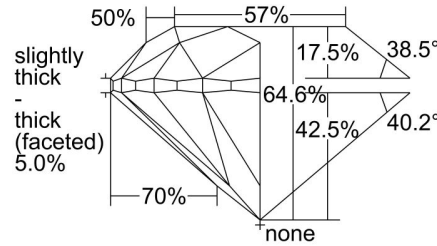

GIA NATURAL DIAMOND GRADING REPORT

October 11, 2022  
 GIA Report Number ..... 2448882779  
 Shape and Cutting Style ..... Round Brilliant  
 Measurements ..... 7.05 - 7.15 x 4.59 mm

GRADING RESULTS

Carat Weight ..... 1.50 carat  
 Color Grade ..... K  
 Clarity Grade ..... VVS1  
 Cut Grade ..... Very Good

ADDITIONAL GRADING INFORMATION

Polish ..... Very Good  
 Symmetry ..... Very Good  
 Fluorescence ..... None  
 Inscription(s): GIA 2448882779

PROPORTIONS

Profile to actual proportions

CLARITY CHARACTERISTICS

KEY TO SYMBOLS\*

- \ Needle
- Pinpoint
- ~ Feather
- △ Natural

\* Red symbols denote internal characteristics (inclusions). Green or black symbols denote external characteristics (blemishes). Diagram is an approximate representation of the diamond, and symbols shown indicate type, position, and approximate size of clarity characteristics. All clarity characteristics may not be shown. Details of finish are not shown.