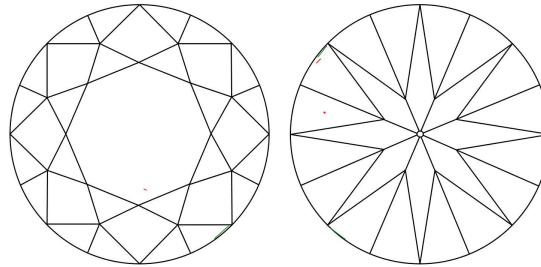

ADDITIONAL GRADING INFORMATION

Polish ..... Very Good  
 Symmetry ..... Very Good  
 Fluorescence ..... None  
 Inscription(s): GIA 2448882779

PROPORTIONS

Profile to actual proportions

CLARITY CHARACTERISTICS

KEY TO SYMBOLS\*

- \ Needle
- Pinpoint
- ~ Feather
- △ Natural

\* Red symbols denote internal characteristics (inclusions). Green or black symbols denote external characteristics (blemishes). Diagram is an approximate representation of the diamond, and symbols shown indicate type, position, and approximate size of clarity characteristics. All clarity characteristics may not be shown. Details of finish are not shown.