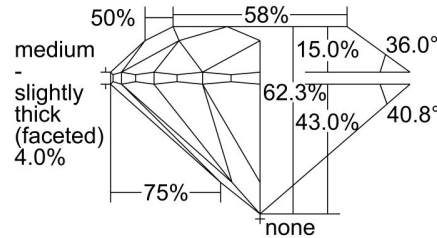

GIA NATURAL DIAMOND GRADING REPORT

December 15, 2022  
 GIA Report Number ..... 2454369173  
 Shape and Cutting Style ..... Round Brilliant  
 Measurements ..... 6.09 - 6.16 x 3.82 mm

GRADING RESULTS

Carat Weight ..... 0.90 carat  
 Color Grade ..... H  
 Clarity Grade ..... VS2  
 Cut Grade ..... Excellent

PROPORTIONS

Profile to actual proportions

CLARITY CHARACTERISTICS

KEY TO SYMBOLS\*

- Cloud
- Crystal
- Needle
- Natural

\* Red symbols denote internal characteristics (inclusions). Green or black symbols denote external characteristics (blemishes). Diagram is an approximate representation of the diamond, and symbols shown indicate type, position, and approximate size of clarity characteristics. All clarity characteristics may not be shown. Details of finish are not shown.