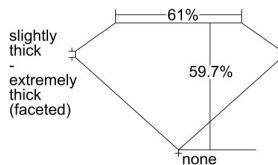

GIA®

FACSIMILE

GIA REPORT 2456450350

Verify this report at GIA.edu

GIA NATURAL DIAMOND DOSSIER®

September 25, 2023
GIA Report Number 2456450350
Shape and Cutting Style ..... Heart Brilliant
Measurements ..... 5.17 x 6.04 x 3.60 mm

GRADING RESULTS

Carat Weight ..... 0.70 carat
Color Grade ..... J
Clarity Grade SI2

ADDITIONAL GRADING INFORMATION

Polish ..... Very Good
Symmetry ..... Good
Fluorescence ..... Faint
Clarity Characteristics ..... Crystal
Inscription(s): GIA 2456450350

PROPORTIONS

Profile not to actual proportions

GRADING SCALES

GIA COLOR SCALE		GIA CLARITY SCALE			
COLORLESS	D	VERY VERY SLIGHTLY SLIGHTLY INCLUDED	FLAWLESS		
	E		INTERNALLY FLAWLESS		
	F		VVS₁		
	G		VVS₂		
	H		VS₁		
	I		VS₂		
	NEAR COLORLESS	J	SLIGHTLY INCLUDED	SI₁	
		K		SI₂	
		L		INCLUDED	I₁
		M			I₂
N		I₃			
O					
FAINT	P				
	Q				
	R				
	S				
	T				
	U				
	VERY LIGHT	V			
		W			
X					
Y					
LIGHT	Z