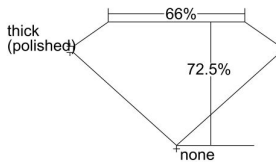

GIA®

FACSIMILE

GIA REPORT 2456786291

Verify this report at GIA.edu

GIA NATURAL DIAMOND DOSSIER®

September 25, 2023
GIA Report Number **2456786291**
Shape and Cutting Style ..... **Square Modified Brilliant**
Measurements ..... **4.90 x 4.78 x 3.47 mm**

GRADING RESULTS

Carat Weight ..... **0.71 carat**
Color Grade ..... **I**
Clarity Grade **VS2**

ADDITIONAL GRADING INFORMATION

Polish ..... **Excellent**
Symmetry ..... **Excellent**
Fluorescence ..... **None**
Clarity Characteristics ..... **Crystal, Cloud**
Inspection(s): GIA 2456786291

PROPORTIONS

Profile not to actual proportions

GRADING SCALES

GIA COLOR SCALE		GIA CLARITY SCALE			
COLORLESS	D	VERY VERY SLIGHTLY INCLUDED	FLAWLESS		
	E		INTERNALLY FLAWLESS		
	F	VERY SLIGHTLY INCLUDED	VVS₁		
	G		VVS₂		
	H		VS₁		
	NEAR COLORLESS	I	SLIGHTLY INCLUDED	VS₂	
		J		SI₁	
		FAINT	K	INCLUDED	SI₂
			L		I₁
			M		I₂
VERT LIGHT	N	LIGHT	I₃		
	O				
	P				
	Q				
	R