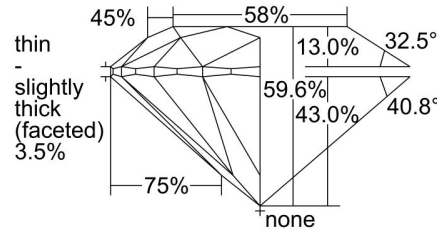

GIA NATURAL DIAMOND GRADING REPORT

November 02, 2022
 GIA Report Number 2457124823
 Shape and Cutting Style Round Brilliant
 Measurements 6.34 - 6.39 x 3.79 mm

GRADING RESULTS

Carat Weight 0.93 carat
 Color Grade H
 Clarity Grade VVS1
 Cut Grade Excellent

ADDITIONAL GRADING INFORMATION

Polish Excellent
 Symmetry Excellent
 Fluorescence None
 Inscription(s): GIA 2457124823

PROPORTIONS

Profile to actual proportions

CLARITY CHARACTERISTICS

KEY TO SYMBOLS*

- Pinpoint
- ☉ Cloud
- ~ Feather

* Red symbols denote internal characteristics (inclusions). Green or black symbols denote external characteristics (blemishes). Diagram is an approximate representation of the diamond, and symbols shown indicate type, position, and approximate size of clarity characteristics. All clarity characteristics may not be shown. Details of finish are not shown.