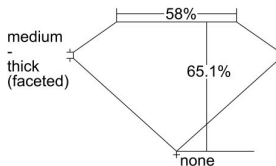

GIA®

FACSIMILE

GIA REPORT 2457268504

Verify this report at GIA.edu

GIA NATURAL DIAMOND DOSSIER®

November 28, 2022
GIA Report Number 2457268504
Shape and Cutting Style ..... Oval Brilliant
Measurements ..... 6.55 x 5.05 x 3.29 mm

GRADING RESULTS

Carat Weight ..... 0.70 carat
Color Grade L
Clarity Grade SI1

ADDITIONAL GRADING INFORMATION

Polish ..... Excellent
Symmetry ..... Very Good
Fluorescence ..... Strong Blue
Clarity Characteristics ..... Crystal, Feather
Inscription(s): GIA 2457268504

PROPORTIONS

Profile not to actual proportions

GRADING SCALES

GIA COLOR SCALE		GIA CLARITY SCALE			
COLORLESS	D	VERY VERY SLIGHTLY INCLUDED	FLAWLESS		
	E		INTERNALLY FLAWLESS		
	F	VERY SLIGHTLY INCLUDED	VVS₁		
	G		VVS₂		
	H		VS₁		
	NEAR COLORLESS	I	SLIGHTLY INCLUDED	VS₂	
		J		SI₁	
		FAINT	K	INCLUDED	SI₂
			L		I₁
			M		I₂
VERT LIGHT	N	LIGHT	I₃		
	O				
	P				
	Q				
	R				
	S				
	T