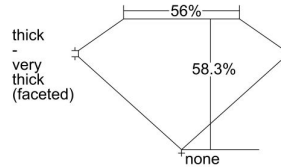

GIA®

FACSIMILE

GIA REPORT 2457321187

Verify this report at GIA.edu

GIA NATURAL DIAMOND DOSSIER®

December 06, 2022
GIA Report Number **2457321187**
Shape and Cutting Style ..... **Heart Brilliant**
Measurements ..... **5.29 x 6.47 x 3.78 mm**

GRADING RESULTS

Carat Weight ..... **0.80 carat**
Color Grade ..... **G**
Clarity Grade **VVS2**

ADDITIONAL GRADING INFORMATION

Polish ..... **Excellent**
Symmetry ..... **Very Good**
Fluorescence ..... **None**
Clarity Characteristics..... **Pinpoint, Indented Natural**
Inscription(s): **GIA 2457321187**

PROPORTIONS

Profile not to actual proportions

GRADING SCALES

GIA COLOR SCALE		GIA CLARITY SCALE		
COLORLESS	D	VERY VERY SLIGHTLY INCLUDED	FLAWLESS	
	E		INTERNALLY FLAWLESS	
	F		VVS₁	
	G		VVS₂	
	NEAR COLORLESS	H	VERY SLIGHTLY INCLUDED	VS₁
		I		VS₂
		J	SLIGHTLY INCLUDED	I₁
		K		I₂
		L		I₃
		M		
FAINT	N	INCLUDED		
	O			
	P			
	Q			
	R			
	S			
	T			
	U			
VERT LIGHT	V			
	W			
	X			
	Y			
LIGHT	Z