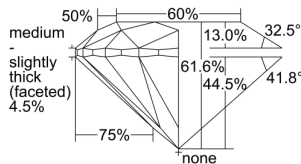

GIA®

FACSIMILE

GIA REPORT 2457785281

Verify this report at GIA.edu

GIA NATURAL DIAMOND DOSSIER®

February 09, 2023
GIA Report Number **2457785281**
Shape and Cutting Style ..... **Round Brilliant**
Measurements ..... **5.67 - 5.71 x 3.51 mm**

GRADING RESULTS

Carat Weight ..... **0.70 carat**
Color Grade ..... **I**
Clarity Grade **VS2**
Cut Grade ..... **Excellent**

ADDITIONAL GRADING INFORMATION

Polish ..... **Excellent**
Symmetry ..... **Excellent**
Fluorescence ..... **None**
Clarity Characteristics ..... **Feather**
Inscription(s): **GIA 2457785281**

PROPORTIONS

Profile to actual proportions

GRADING SCALES

GIA COLOR SCALE	GIA CLARITY SCALE	GIA CUT SCALE	
D	FLAWLESS	EXCELLENT	
E	INTERNALLY FLAWLESS		
F		VVS₁	VERY GOOD
G	VVS₂		
H	VS₁	GOOD	
I	VS₂		
J	SI₁	FAIR	
K	SI₂		
L	I₁	POOR	
M			
N			
O	I₂		
P			
Q	I₃		
R			
S			
T			
U			
V			
W			
X			
Y			
Z