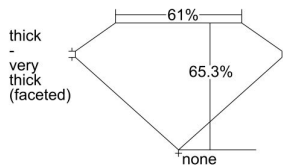

GIA®

FACSIMILE

GIA REPORT 2457830577

Verify this report at GIA.edu

GIA NATURAL DIAMOND DOSSIER®

February 16, 2023
GIA Report Number 2457830577
Shape and Cutting Style ..... Pear Brilliant
Measurements ..... 6.70 x 4.46 x 2.91 mm

GRADING RESULTS

Carat Weight ..... 0.52 carat
Color Grade ..... D
Clarity Grade VS1

ADDITIONAL GRADING INFORMATION

Polish ..... Excellent
Symmetry ..... Excellent
Fluorescence ..... Medium Blue
Clarity Characteristics ..... Crystal, Pinpoint
Inscription(s): GIA 2457830577

PROPORTIONS

Profile not to actual proportions

GRADING SCALES

GIA COLOR SCALE		GIA CLARITY SCALE			
COLORLESS	D	VERY VERY SLIGHTLY INCLUDED	FLAWLESS		
	E		INTERNALLY FLAWLESS		
	F	VERY SLIGHTLY INCLUDED	VS₁		
	G		VS₂		
	H		VS₁		
	NEAR COLORLESS	I	SLIGHTLY INCLUDED	SI₁	
		J		SI₂	
		FAINT	K	INCLUDED	I₁
			L		I₂
			M		I₃
VERT LIGHT	N				
	O				
	P				
	Q				
	R				
	S				
	T				
LIGHT	U				
	V				
	W				
	X				
Y					
Z